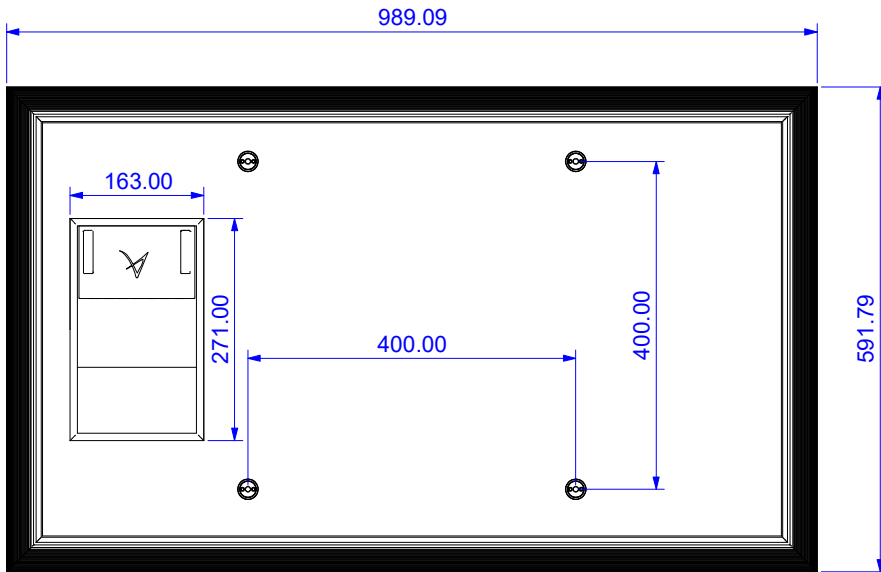

TOP

FRONT

BACK

SIDE

IMPORTANT NOTICE This document is a technical drawing of a product, and it is not intended to be used as a reference for the product's appearance or performance. The product is subject to change without notice. All dimensions are in millimeters (mm). © 2017 Videotree Inc. All rights reserved.			
 VIDEOTREE			
TITLE	42 criss		
DATE	General		
SCALE	DWS	HW	▲
DESIGNER	Lee-Peng	DATE	15/02/17
No. SK			