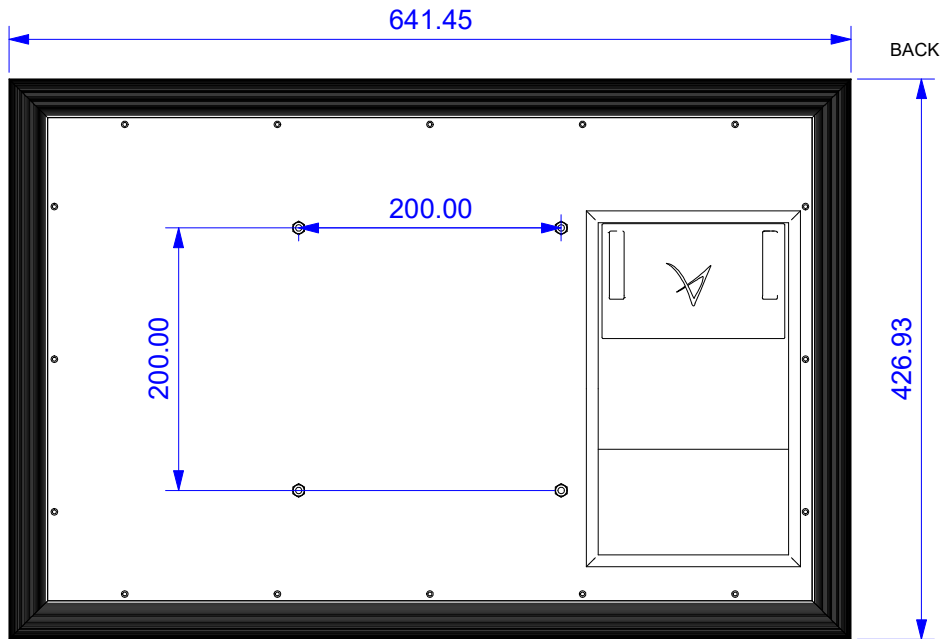

TOP

BACK

SIDE