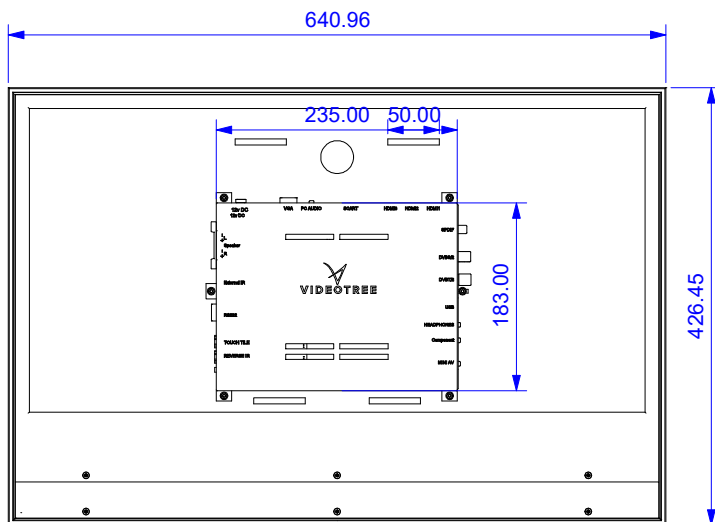

TOP

FRONT

BACK

SIDE

IMPORTANT NOTICE This document is subject to change without notice. All dimensions are nominal. For more information, please contact our technical support team. © 2017 Videotree Inc. All rights reserved.			
VIDEOTREE			
TITLE	27 Lifestyle In Wall Speakers		
DATE	General		
SCALE	DWS	REV	▲
DESIGNER	Lee/Don	CHECKED	15/02/17
No. SK			