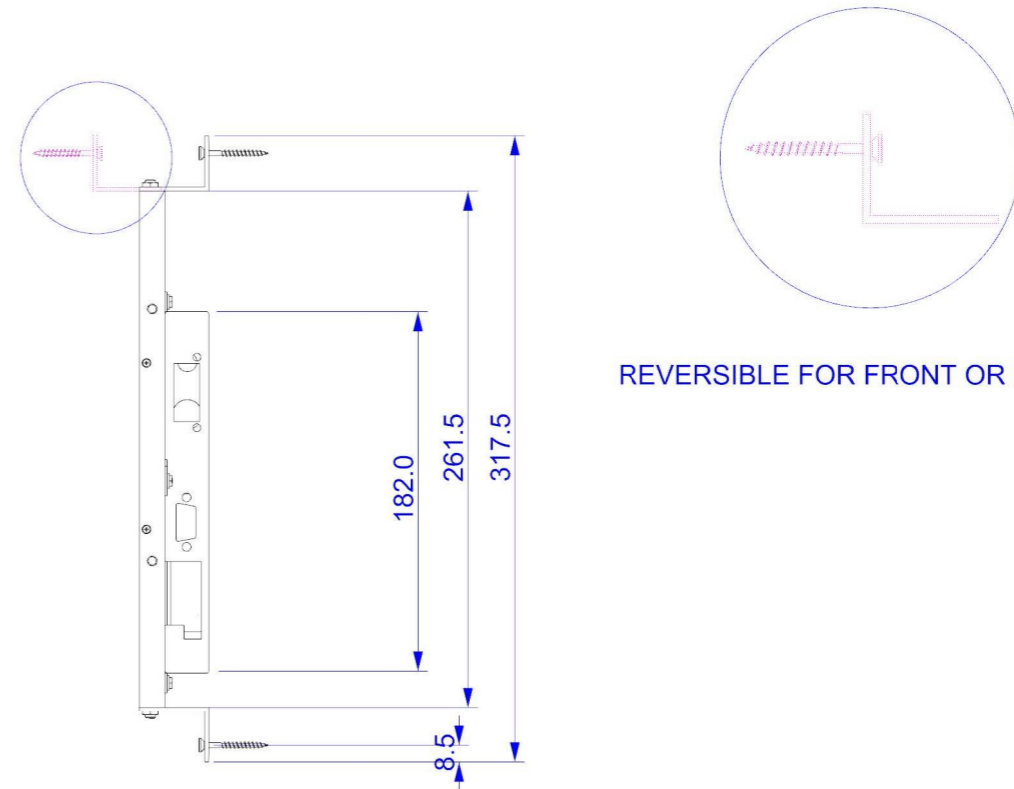

TOP BACK
FRONT SIDE