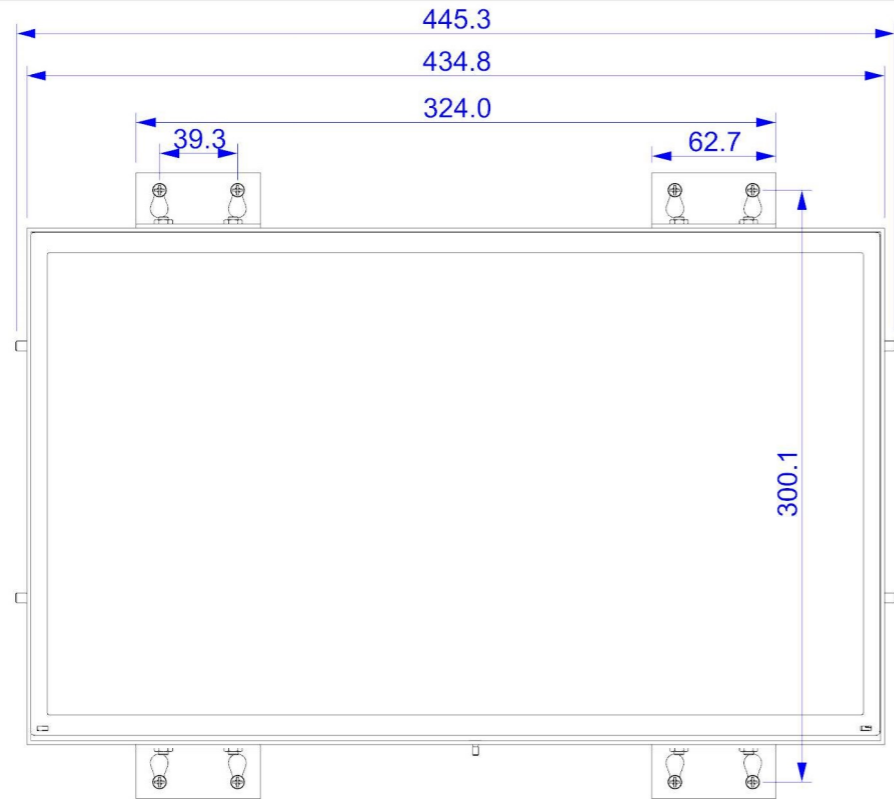

TOP BACK
FRONT SIDE